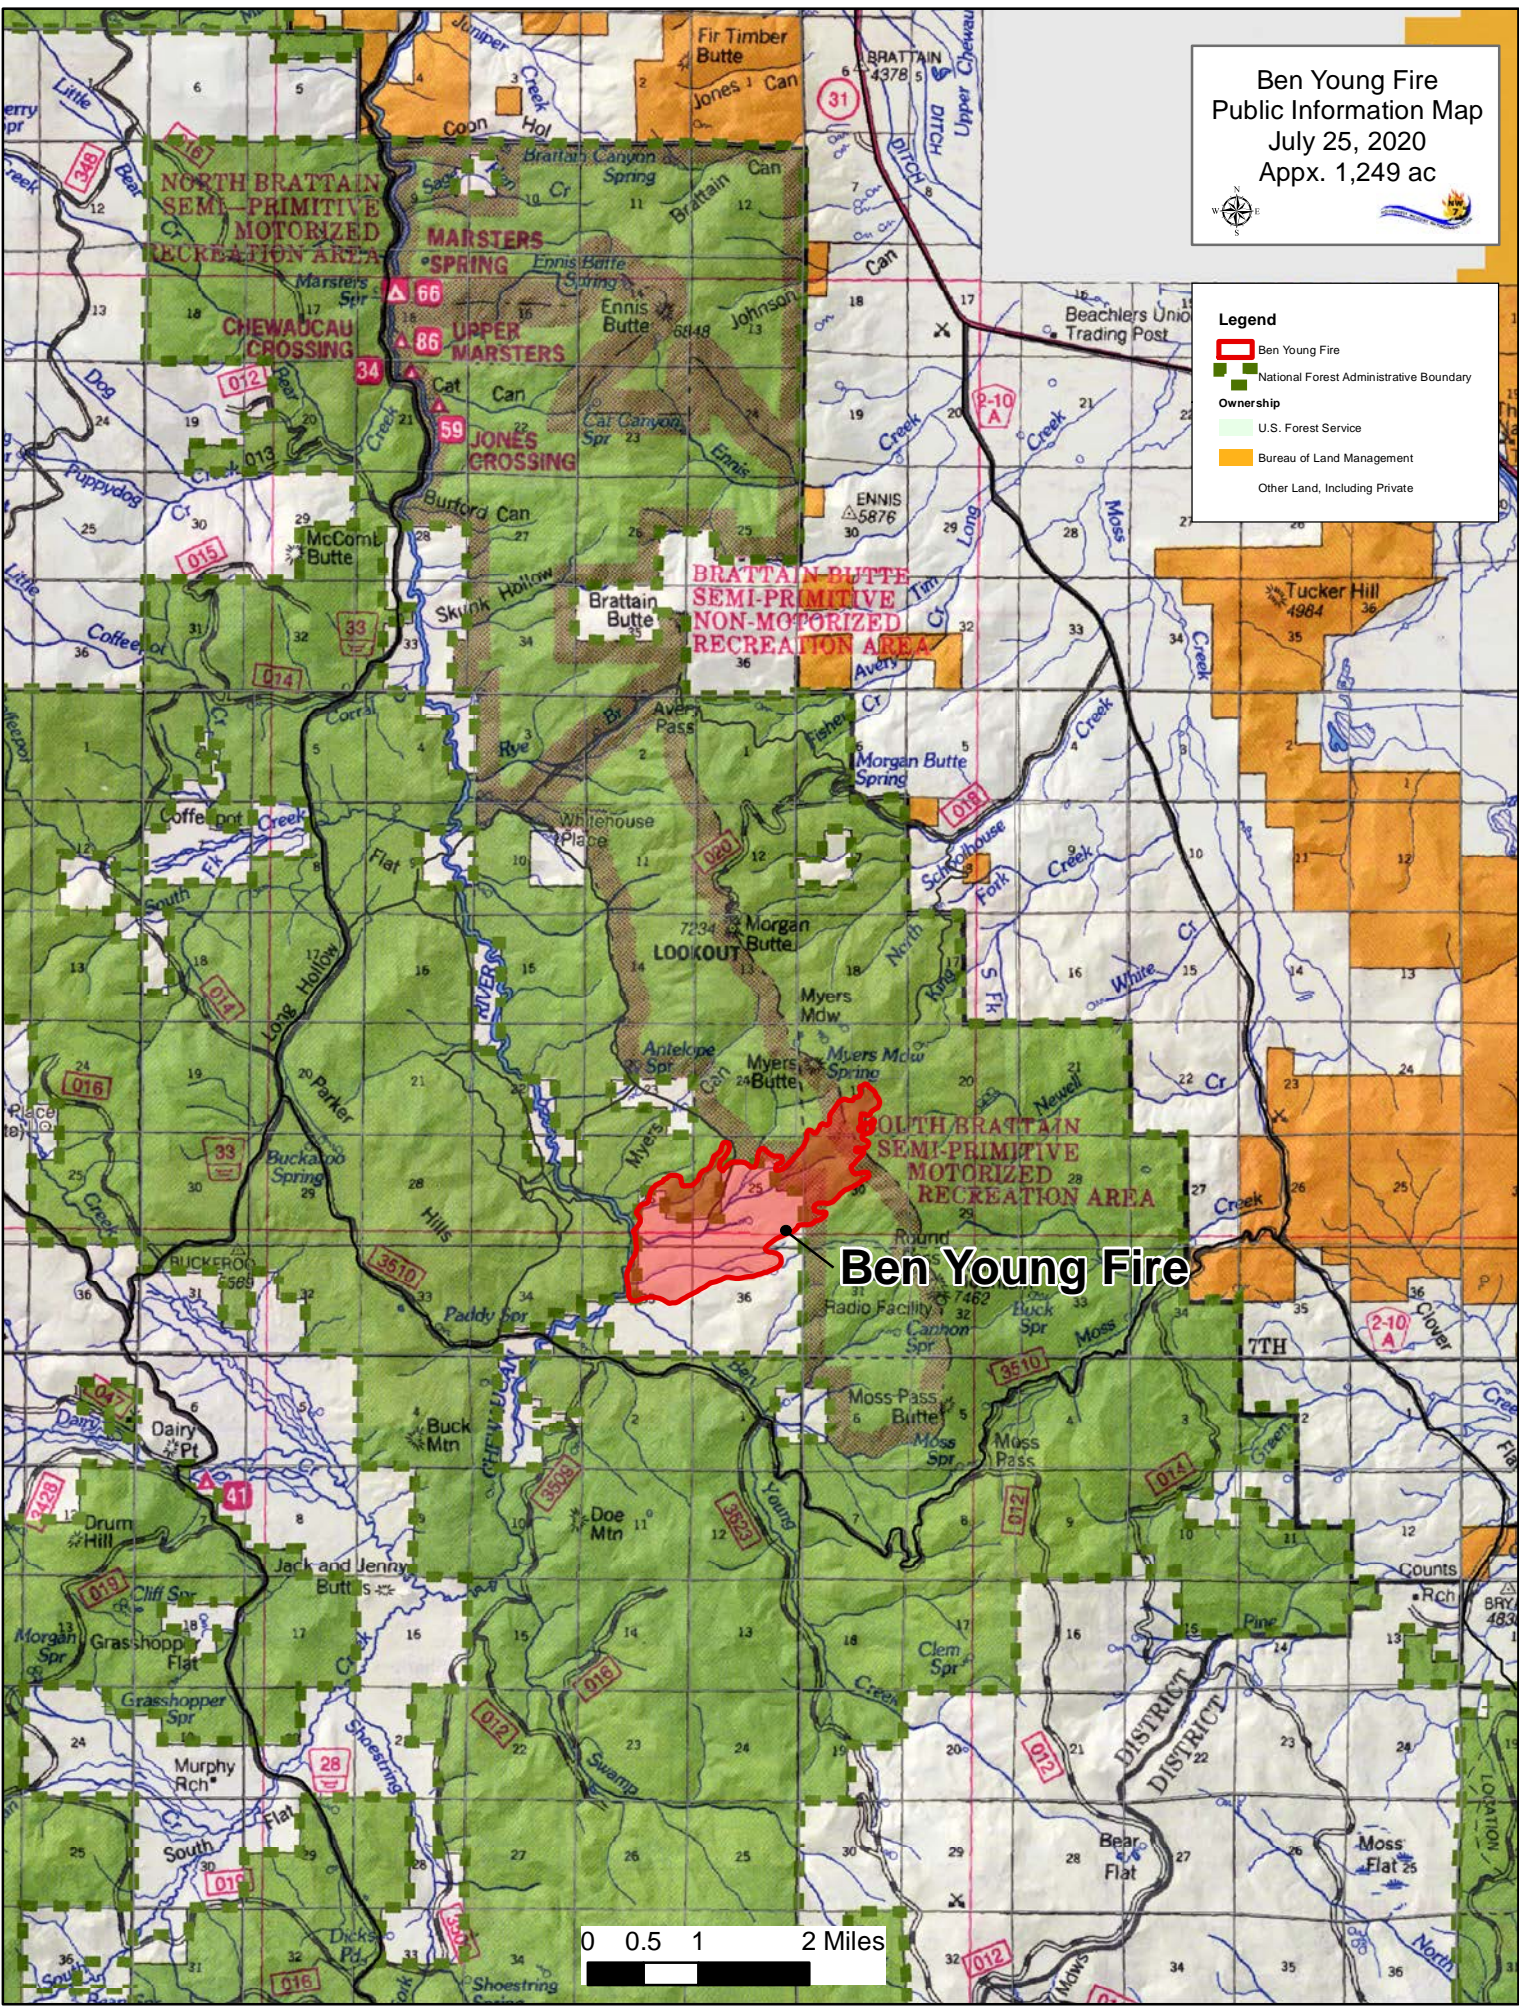

Ben Young Fire
 Public Information Map
 July 25, 2020
 Appx. 1,249 ac

Legend

-  Ben Young Fire
-  National Forest Administrative Boundary
- Ownership**
-  U.S. Forest Service
-  Bureau of Land Management
-  Other Land, Including Private

Ben Young Fire